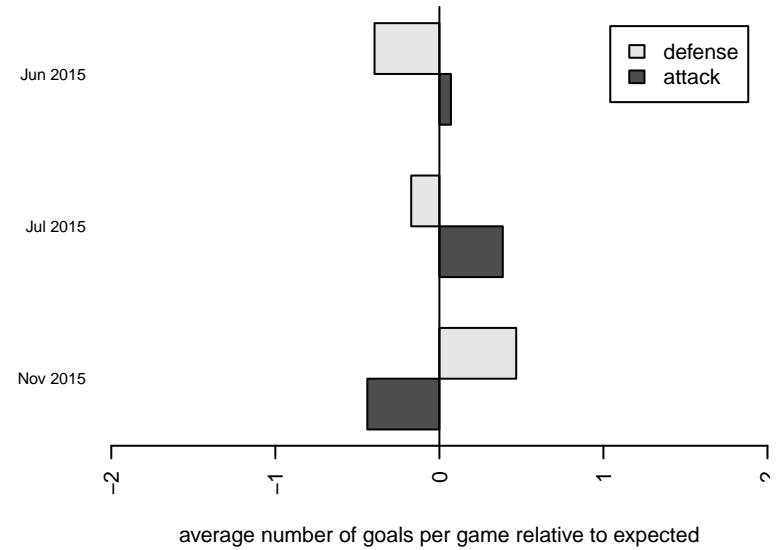

RV Slammers White G97
Dots are actual minus expected GF (blue circles) and GA (red triangles).
Blue line is smoothed change in attack strength. Red is smoothed change in defense strength.

**attack and defense variance (black dot)
relative to other teams
and top 10 in region**

**attack and defense rating
relative to others at age
and all opponents in last 13 months**

**attack and defense rating
relative to others at age
and all opponents in last 13 months**

Performance relative to 13 month average

Performance relative to 13 month average

Distribution of opponents
 Red = Lose zone, Blue = Win zone, Green = Even
 Black line separates win/lose zones

lot. A=Neither has attack advantage, B=Opponent has both attack and defense advantage, C=Opponent has both attack and defense disadvantage, D=Both have