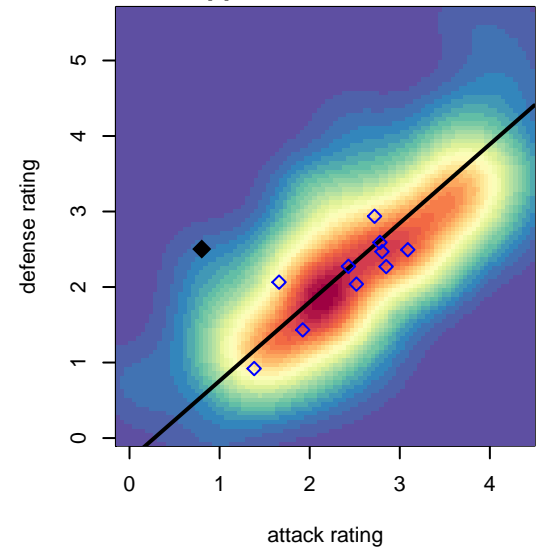

RV Slammers White G97

Rainier Valley Slammers
Auburn, WA
G97 total strength=1277
attack=2.23 defense=12.22

alt names used:

Venues played:
2015 RVS Classic GU19
2015 Nike Crossfire Challenge Gold Group U19
2015 AstroTurf Showcase GU19 AB

RV Slammers White G97
Dots are actual minus expected GF (blue circles) and GA (red triangles).
Blue line is smoothed change in attack strength. Red is smoothed change in defense strength.

**attack and defense variance (black dot)
relative to other teams
and top 10 in region**

**attack and defense rating
relative to others at age
and all opponents in last 13 months**

**attack and defense rating
relative to others at age
and all opponents in last 13 months**

Performance relative to 13 month average

Performance relative to 13 month average

Distribution of opponents
 Red = Lose zone, Blue = Win zone, Green = Even
 Black line separates win/lose zones

lot. A=Neither has attack advantage, B=Opponent has both attack and defense advantage, C=Opponent has both attack and defense disadvantage, D=Both have