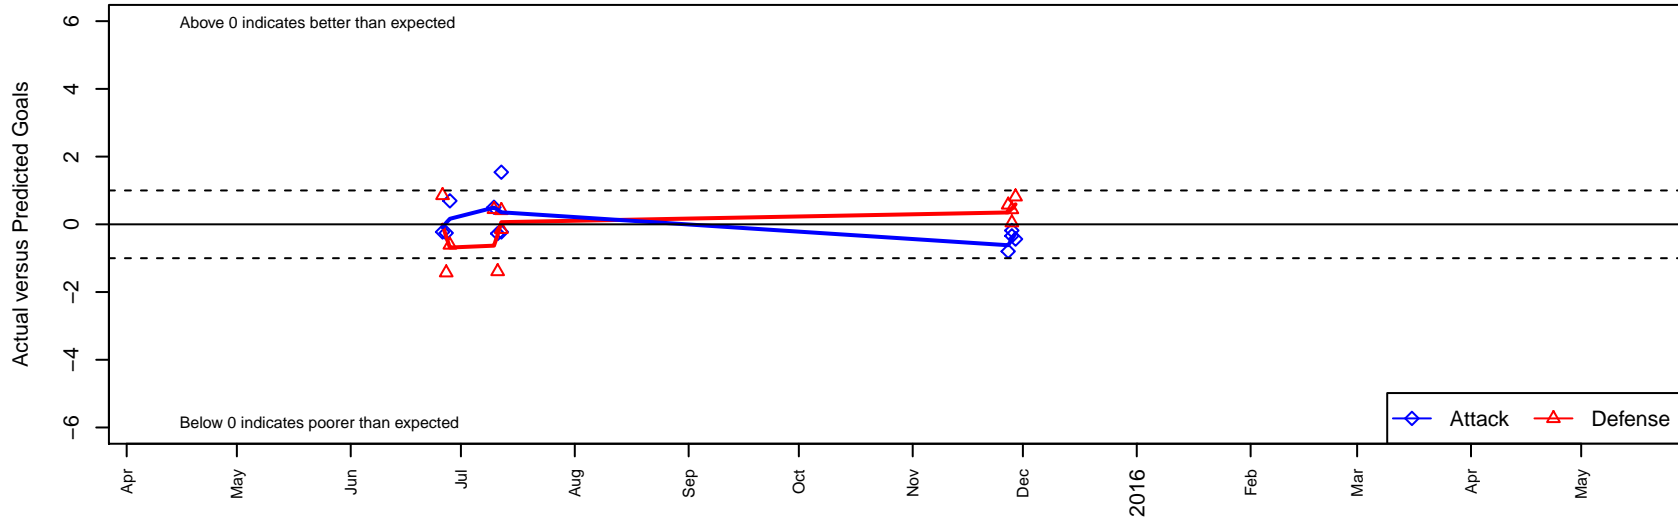

RV Slammers White G97

Rainier Valley Slammers
Auburn, WA
G97 total strength=1277
attack=2.23 defense=12.22

alt names used:

Venues played:
2015 RVS Classic GU19
2015 Nike Crossfire Challenge Gold Group U19
2015 AstroTurf Showcase GU19 AB

RV Slammers White G97
Dots are actual minus expected GF (blue circles) and GA (red triangles).
Blue line is smoothed change in attack strength. Red is smoothed change in defense strength.

**attack and defense variance (black dot)
relative to other teams
and top 10 in region**

**attack and defense rating
relative to others at age
and all opponents in last 13 months**

**attack and defense rating
relative to others at age
and all opponents in last 13 months**

Performance relative to 13 month average

Performance relative to 13 month average

Distribution of opponents
 Red = Lose zone, Blue = Win zone, Green = Even
 Black line separates win/lose zones

lot. A=Neither has attack advantage, B=Opponent has both attack and defense advantage, C=Opponent has both attack and defense disadvantage, D=Both have