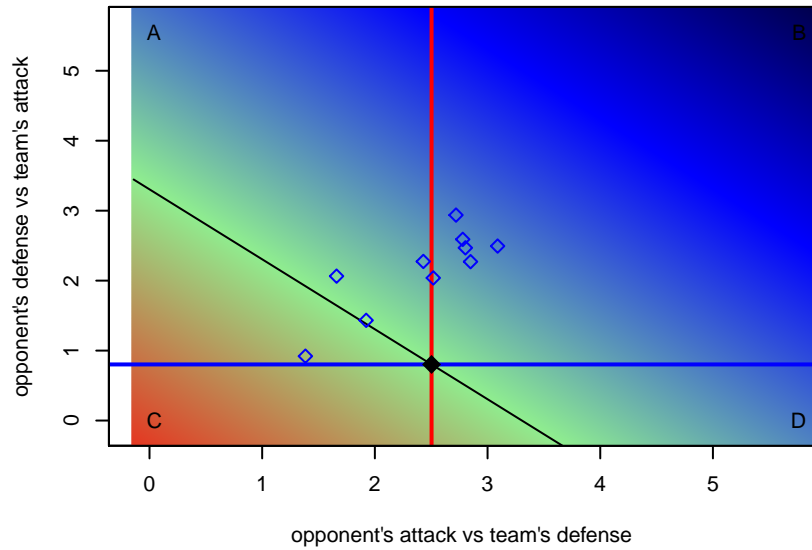

RV Slammers White G97
Dots are actual minus expected GF (blue circles) and GA (red triangles).
Blue line is smoothed change in attack strength. Red is smoothed change in defense strength.

**attack and defense variance (black dot)
relative to other teams
and top 10 in region**

**attack and defense rating
relative to others at age
and all opponents in last 13 months**

**attack and defense rating
relative to others at age
and all opponents in last 13 months**

Performance relative to 13 month average

Performance relative to 13 month average

Distribution of opponents
 Red = Lose zone, Blue = Win zone, Green = Even
 Black line separates win/lose zones

lot. A=Neither has attack advantage, B=Opponent has both attack and defense advantage, C=Opponent has both attack and defense disadvantage, D=Both have