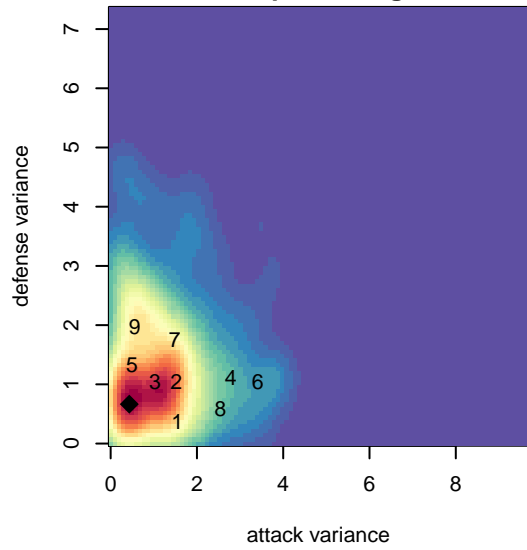

RV Slammers White G97

Rainier Valley Slammers
Auburn, WA
G97 total strength=1277
attack=2.23 defense=12.22

alt names used:

Venues played:
2015 RVS Classic GU19
2015 Nike Crossfire Challenge Gold Group U19
2015 AstroTurf Showcase GU19 AB

RV Slammers White G97
Dots are actual minus expected GF (blue circles) and GA (red triangles).
Blue line is smoothed change in attack strength. Red is smoothed change in defense strength.

**attack and defense variance (black dot)
relative to other teams
and top 10 in region**

Performance relative to 13 month average

Distribution of opponents
 Red = Lose zone, Blue = Win zone, Green = Even
 Black line separates win/lose zones

lot. A=Neither has attack advantage, B=Opponent has both attack and defense advantage, C=Opponent has both attack and defense disadvantage, D=Both have