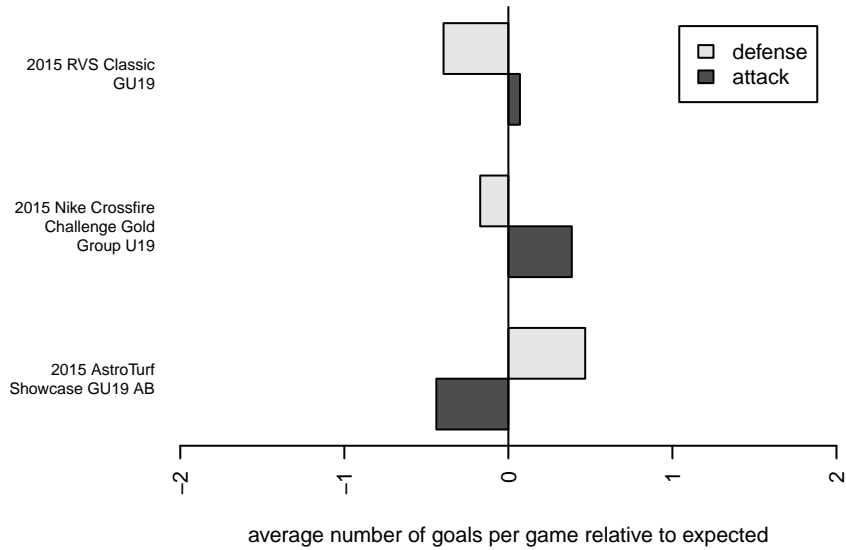

RV Slammers White G97

Rainier Valley Slammers
Auburn, WA
G97 total strength=1277
attack=2.23 defense=12.22

alt names used:

Venues played:
2015 RVS Classic GU19
2015 Nike Crossfire Challenge Gold Group U19
2015 AstroTurf Showcase GU19 AB

RV Slammers White G97
Dots are actual minus expected GF (blue circles) and GA (red triangles).
Blue line is smoothed change in attack strength. Red is smoothed change in defense strength.

**attack and defense variance (black dot)
relative to other teams
and top 10 in region**

**attack and defense rating
relative to others at age
and all opponents in last 13 months**

**attack and defense rating
relative to others at age
and all opponents in last 13 months**

Performance relative to 13 month average

Performance relative to 13 month average

Distribution of opponents
 Red = Lose zone, Blue = Win zone, Green = Even
 Black line separates win/lose zones

lot. A=Neither has attack advantage, B=Opponent has both attack and defense advantage, C=Opponent has both attack and defense disadvantage, D=Both have